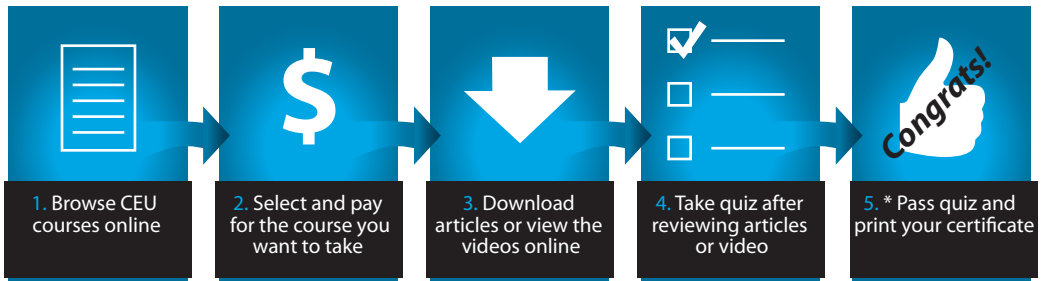

The BHW Advantage

Quality Education at Your Finger Tips!

Purchase 10 or More Units at One Time and Receive 10% OFF!

- State-of-the-art learning experience in the comfort of your home or office
- CEU courses available 24 hours a day, 7 days a week
- Immediate online access to all of the materials
- Take courses at your own pace
- Instant CEU Certificate provided upon successful completion of quizzes (download from your own computer!)
- Take quizzes as many time as you need until you pass
- We calendar and set a reminder of your renewal/recertification date for you!

How it Works!

*Must pass quiz with score of 80% or higher
(You can take quiz as many times as needed)

7291 Garden Grove Blvd. Suite F
Garden Grove, Ca 92841
P. 714.901.1177
F. 949.417.1877
info@bhwcare.com

BEHAVIORAL
HEALTH WORKS